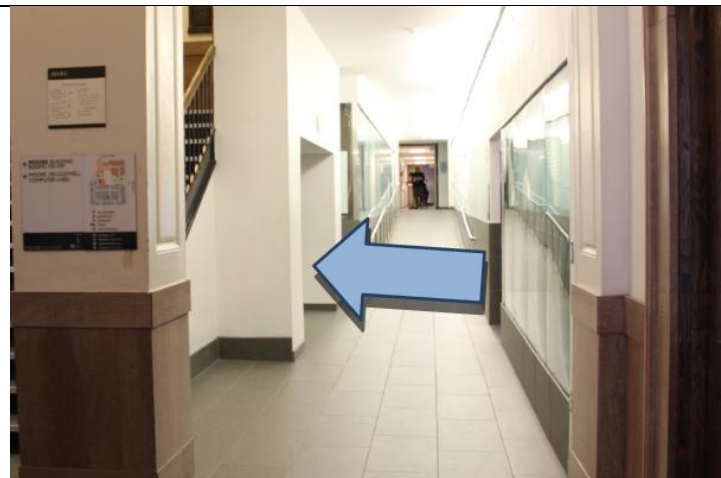

DIRECTIONS TO DISGUISED FACE DATABASE PHOTO SESSIONS – MOORE ENTRANCE

STEP 1: Enter Moore Hall through the double doors on the east side of the building, on 33rd Street (just south of Walnut Street).

STEP 2: After coming inside and up the short flight of entrance stairs, go straight down the hall and take a left at the base of the ramp.

STEP 3: Go straight up the stairs in the Skirkanich building.

STEP 4: Head straight across the suspended walkway.

STEP 5: Once across the suspended walkway, you will see a bench at the base of the stairs. Wait here and a researcher will be down to escort you to the room.