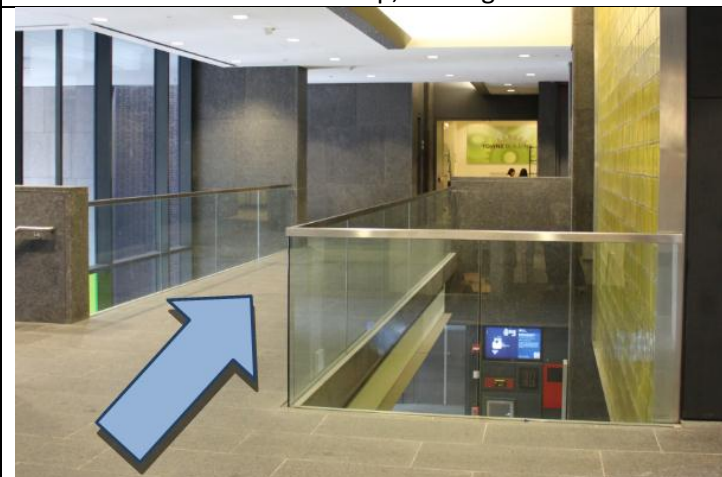

DIRECTIONS TO DISGUISED FACE DATABASE PHOTO SESSIONS – LEVINE ENTRANCE

STEP 1: Enter Levine Hall through the main entrance on Walnut Street, in between 33rd and 34th Street.

STEP 2: Once inside, head down the main hallway, and turn left at the first long hallway (just before the ramp down to the elevators and main lobby).

STEP 3: Continue down the hallway, past a few office doors, and down the ramp with a light-up display on the left. At the bottom of the ramp, turn right.

STEP 4: Go straight up the stairs into the Skirkanich building.

STEP 5: Head straight across the suspended walkway.

STEP 6: Once across the suspended walkway, you will see a bench at the base of the stairs. Wait here and a researcher will be down to escort you to the room.