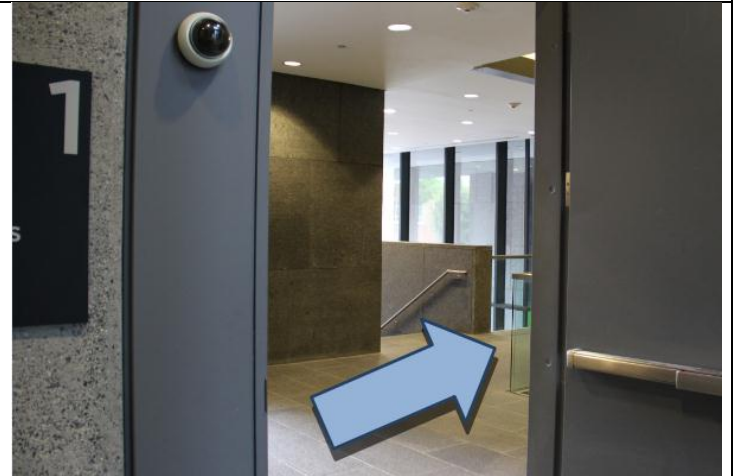

DIRECTIONS TO DISGUISED FACE DATABASE PHOTO SESSIONS – CAFE ENTRANCE

STEP 1: Enter Levine Hall through the double doors on the west side of the building, coming down the brick sidewalk from 34th Street (just south of Walnut Street).

STEP 2: Come through the lobby of Levine Hall, and head out the double doors into Quain Courtyard, an outdoor area.

STEP 3: Head straight through and up the steps of Quain Courtyard. There is a single door on the left – head through it and you will be in a stairwell.

STEP 4: Walk straight through and exit the stairwell. Once outside the stairwell, turn right.

STEP 5: Head straight across the suspended walkway.

STEP 6: Once across the suspended walkway, you will see a bench at the base of the stairs. Wait here and a researcher will be down to escort you to the room.